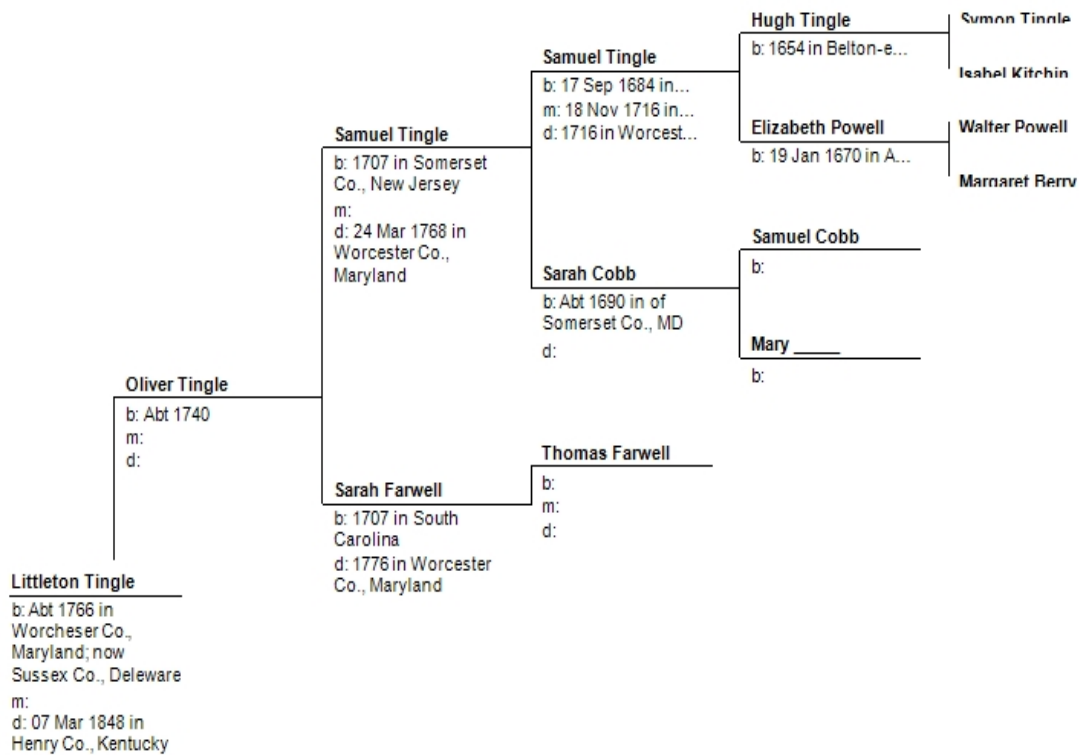

**Possible Ancestors of
Littleton Tingle of Henry County, Kentucky**