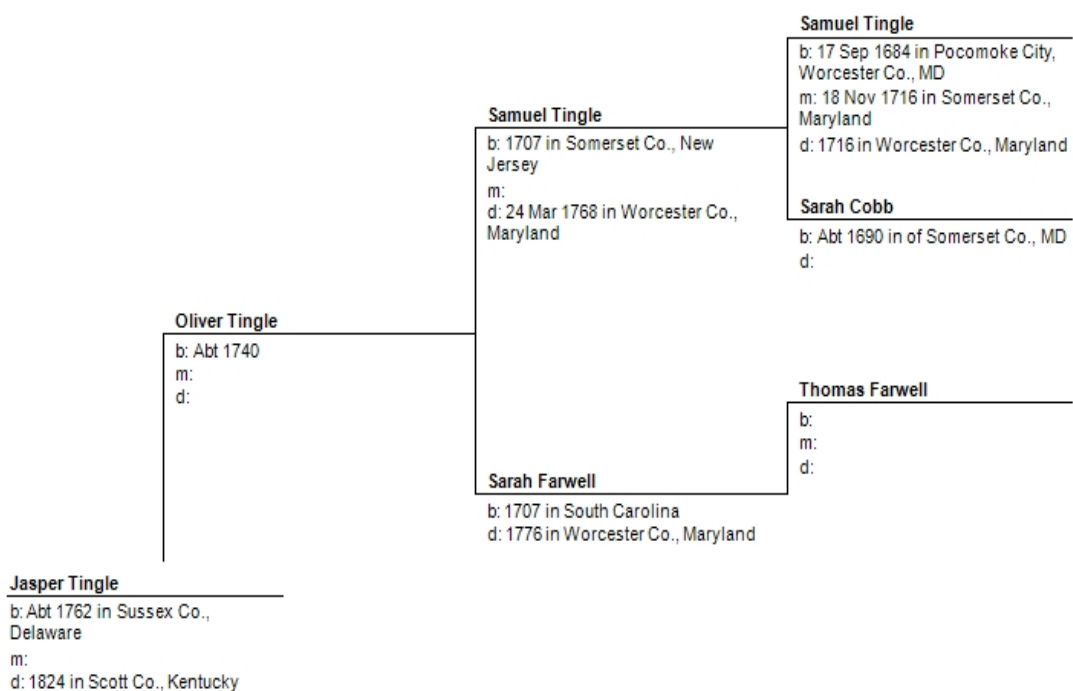

Prepared By:

Preparer: H Edgar Hill  
Phone:  
Email: ed@hill-ky.org

Address: 5411 Navajo Road  
Louisville, KY 40207  
USA

**Possible Ancestors of  
Jasper Tingle**